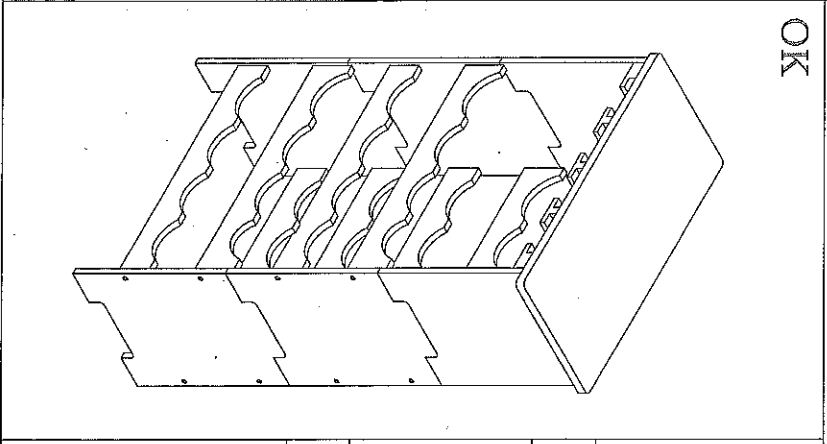

ITEM #8316 3SECTION 16 BOTTLE WINE WINE RACK & GLASS HOLDER

Assemble

A	1pc	B	2pcs	C	4pcs		
D	4pcs	E	4pcs	f	20pcs	g	1pc

LIPPER INTERNATIONAL INC.
 235 WASHINGTON STREET
 WALLINGFORD, CT 06492
 TELEPHONE: (203)269-8588 OR (800) 243-3129