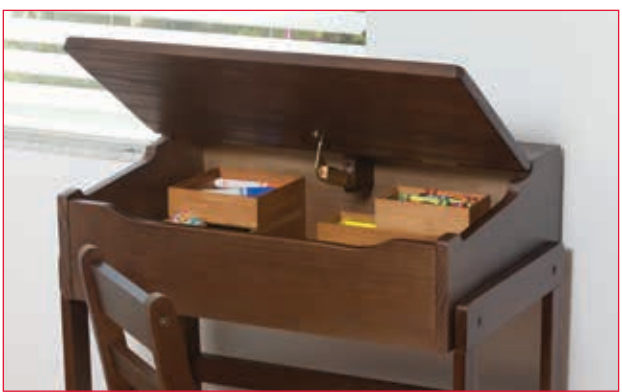

Slanted-Top Desk & Chair
Table: 25 1/2"W x 16"D x 26"H
Chair: 11 3/8"W x 13"D x 23 5/8"H